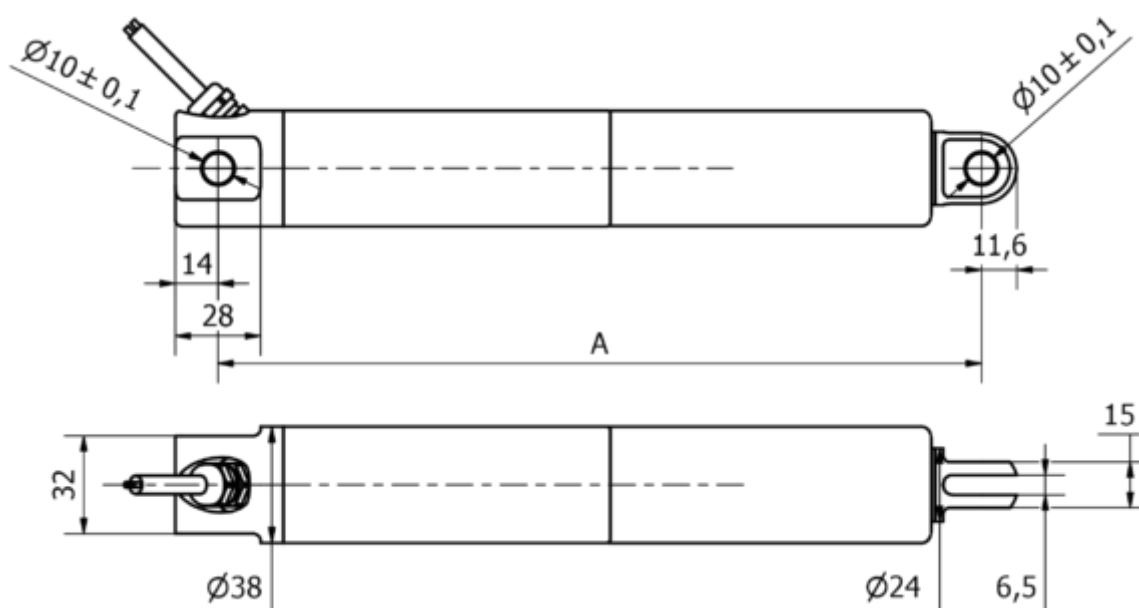

Data Sheet

Article number: 8A38205018003LCNLSN0

Description: KLEEl ine38, 50mm, 1800N, 3 mm/s, Aluminium black RAL9005, IP66
24 VDC, 3 m. cable, Limit Switch, Clevis

Measures

A	= 210 + slaglængde/stroke
Cable length	= 3 m
Load speed mm/s	= 3 mm/s
Option	= Limit switch
Stroke (mm)	= 50
Voltage	= 24 V